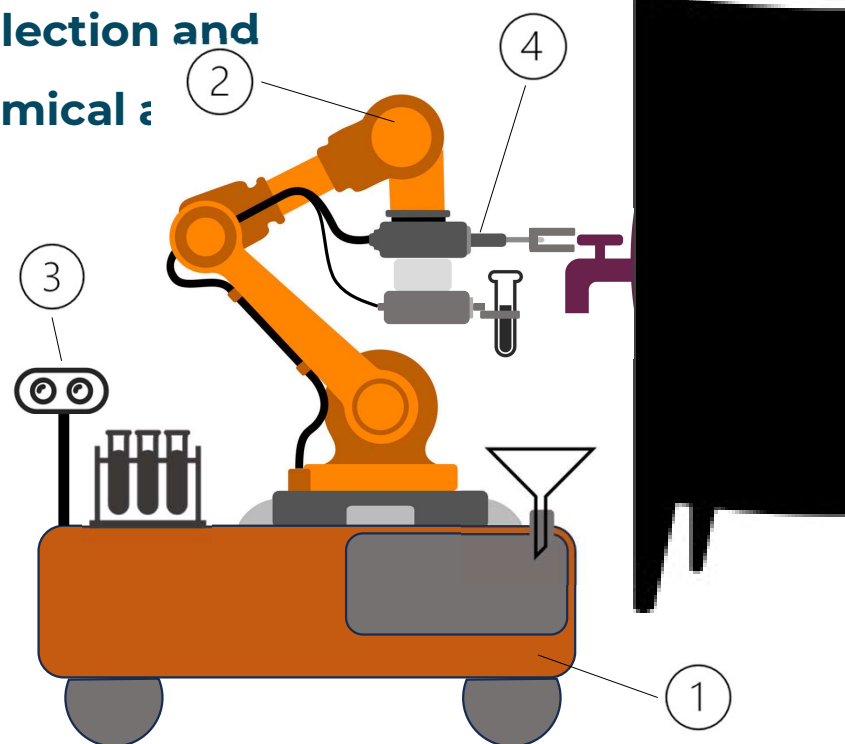

## Design of a mobile robot for wine samples collection and transport from barrels or vats for periodic chemical analysis

1. Mobile platform with waste wine tank and test tube holder
2. Robotic arm
3. Vision system
4. Customized double end effector capable of manipulating the test tubes, opening the tap and discarding the wine before sampling